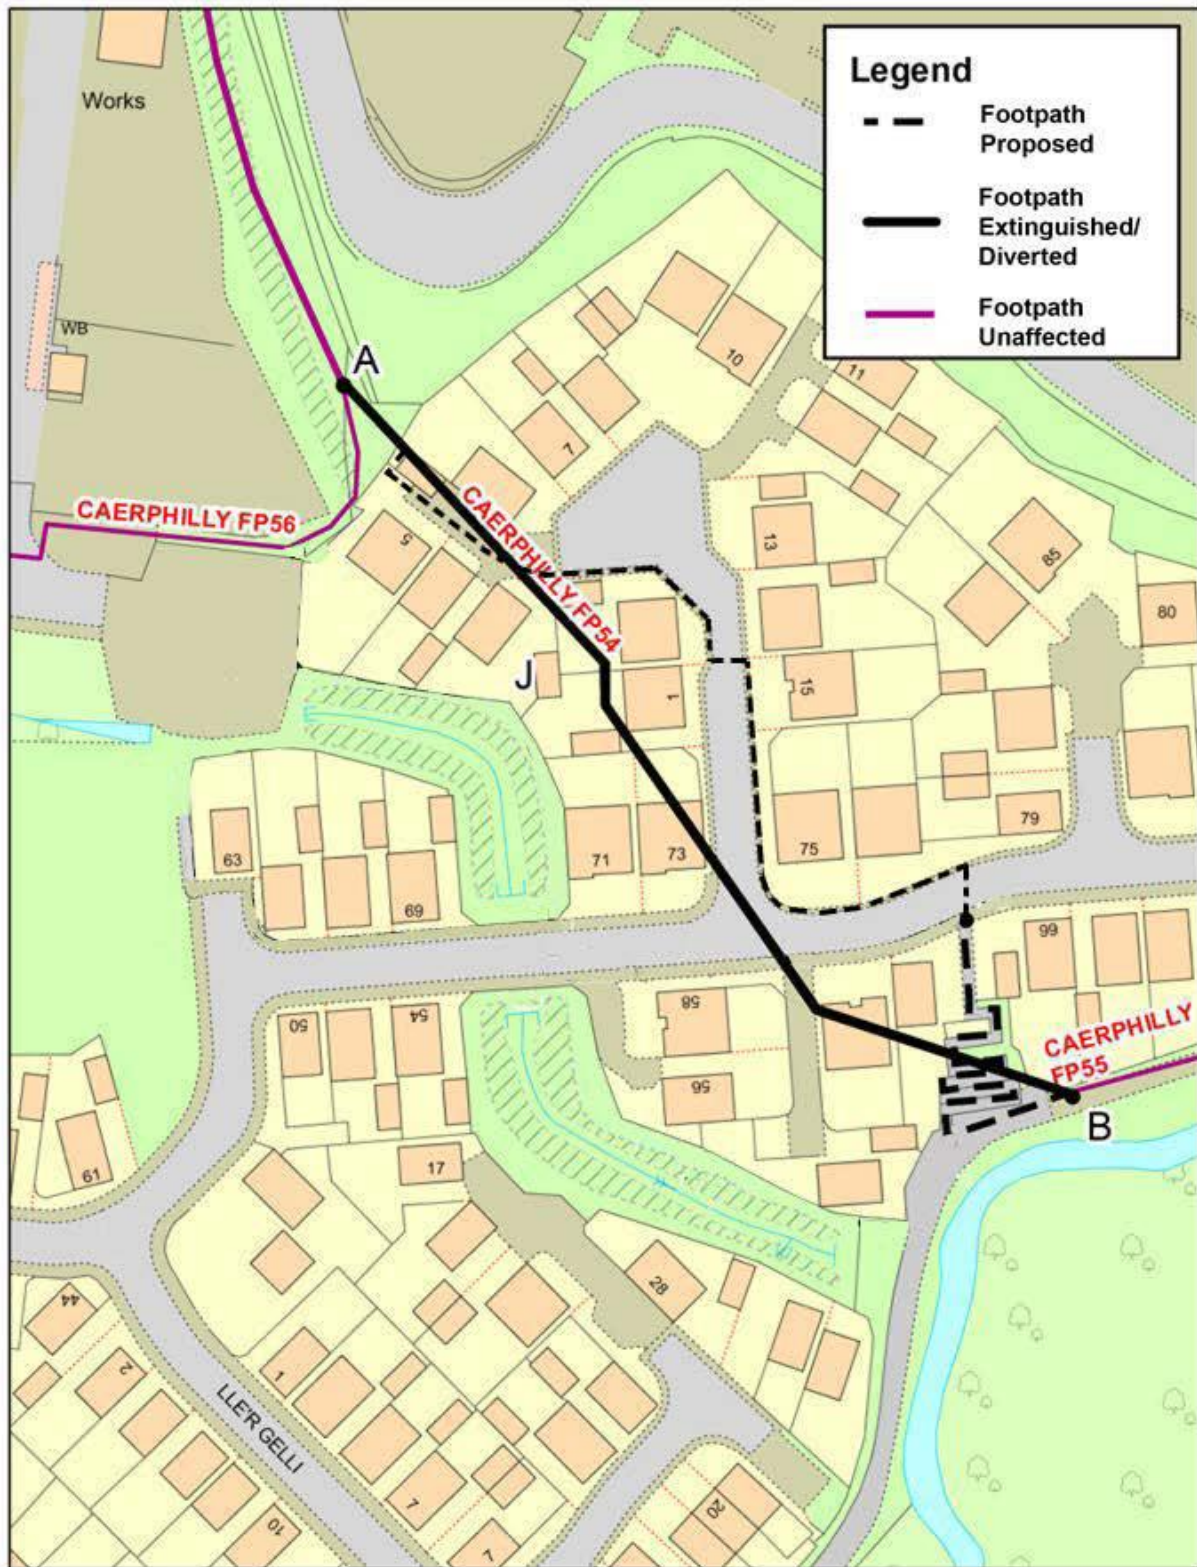

Caerphilly County Borough Council  
Public Rights of Way

1:1,000

OS Products: © 100025372, 2019. MasterMap™, 1:10000, 1:25000, 1:50000, 1:250000,  
Image Layers: © 2006 produced by COWI A/S for  
the Welsh Assembly Government's Department for Environment, Planning and Countryside.  
© GeoInformation Group 1948, 2001, 2004-5,  
© The Standing Conference on Regional Policy in South Wales (1991),  
© BlomPictometry 2008.